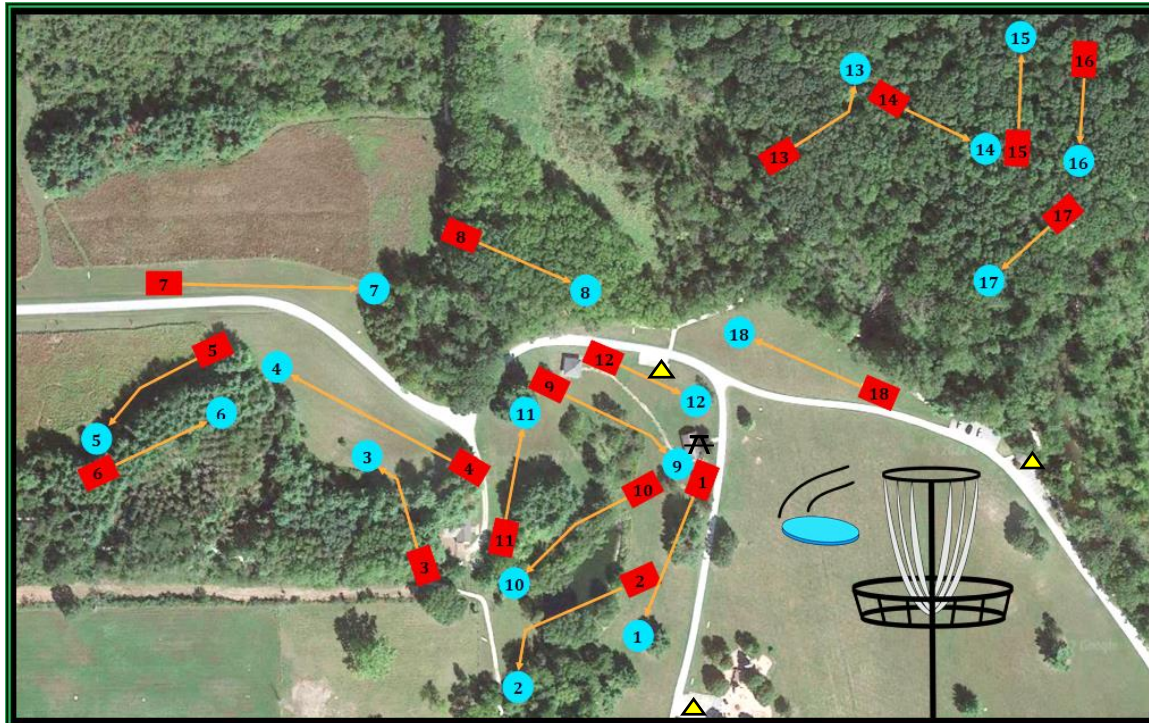

Delt Church Park

6455 S 200 W, Wolcottville, IN 46795

Summer Hours (May 1 – Labor Day) 8 am – 9 pm

Winter Hours (Labor day – May 1) 8 am – legal sunset

Disc course begins at Rest station.

Hole 9 ends at rest station.

Hole 18 ends near rest station.

- Tee Pad
- Goal Basket
- Rest Station
- ▲ Vault Toilet

Disc Golf Scorecard

Hole	1	2	3	4	5	6	7	8	9	10	11	12	13	14	15	16	17	18	
Length	273	300	194	350	236	208	345	212	242	267	183	159	169	163	151	141	146	251	3980
Par	3	3	3	3	3	3	3	3	3	3	3	3	3	3	3	3	3	3	54