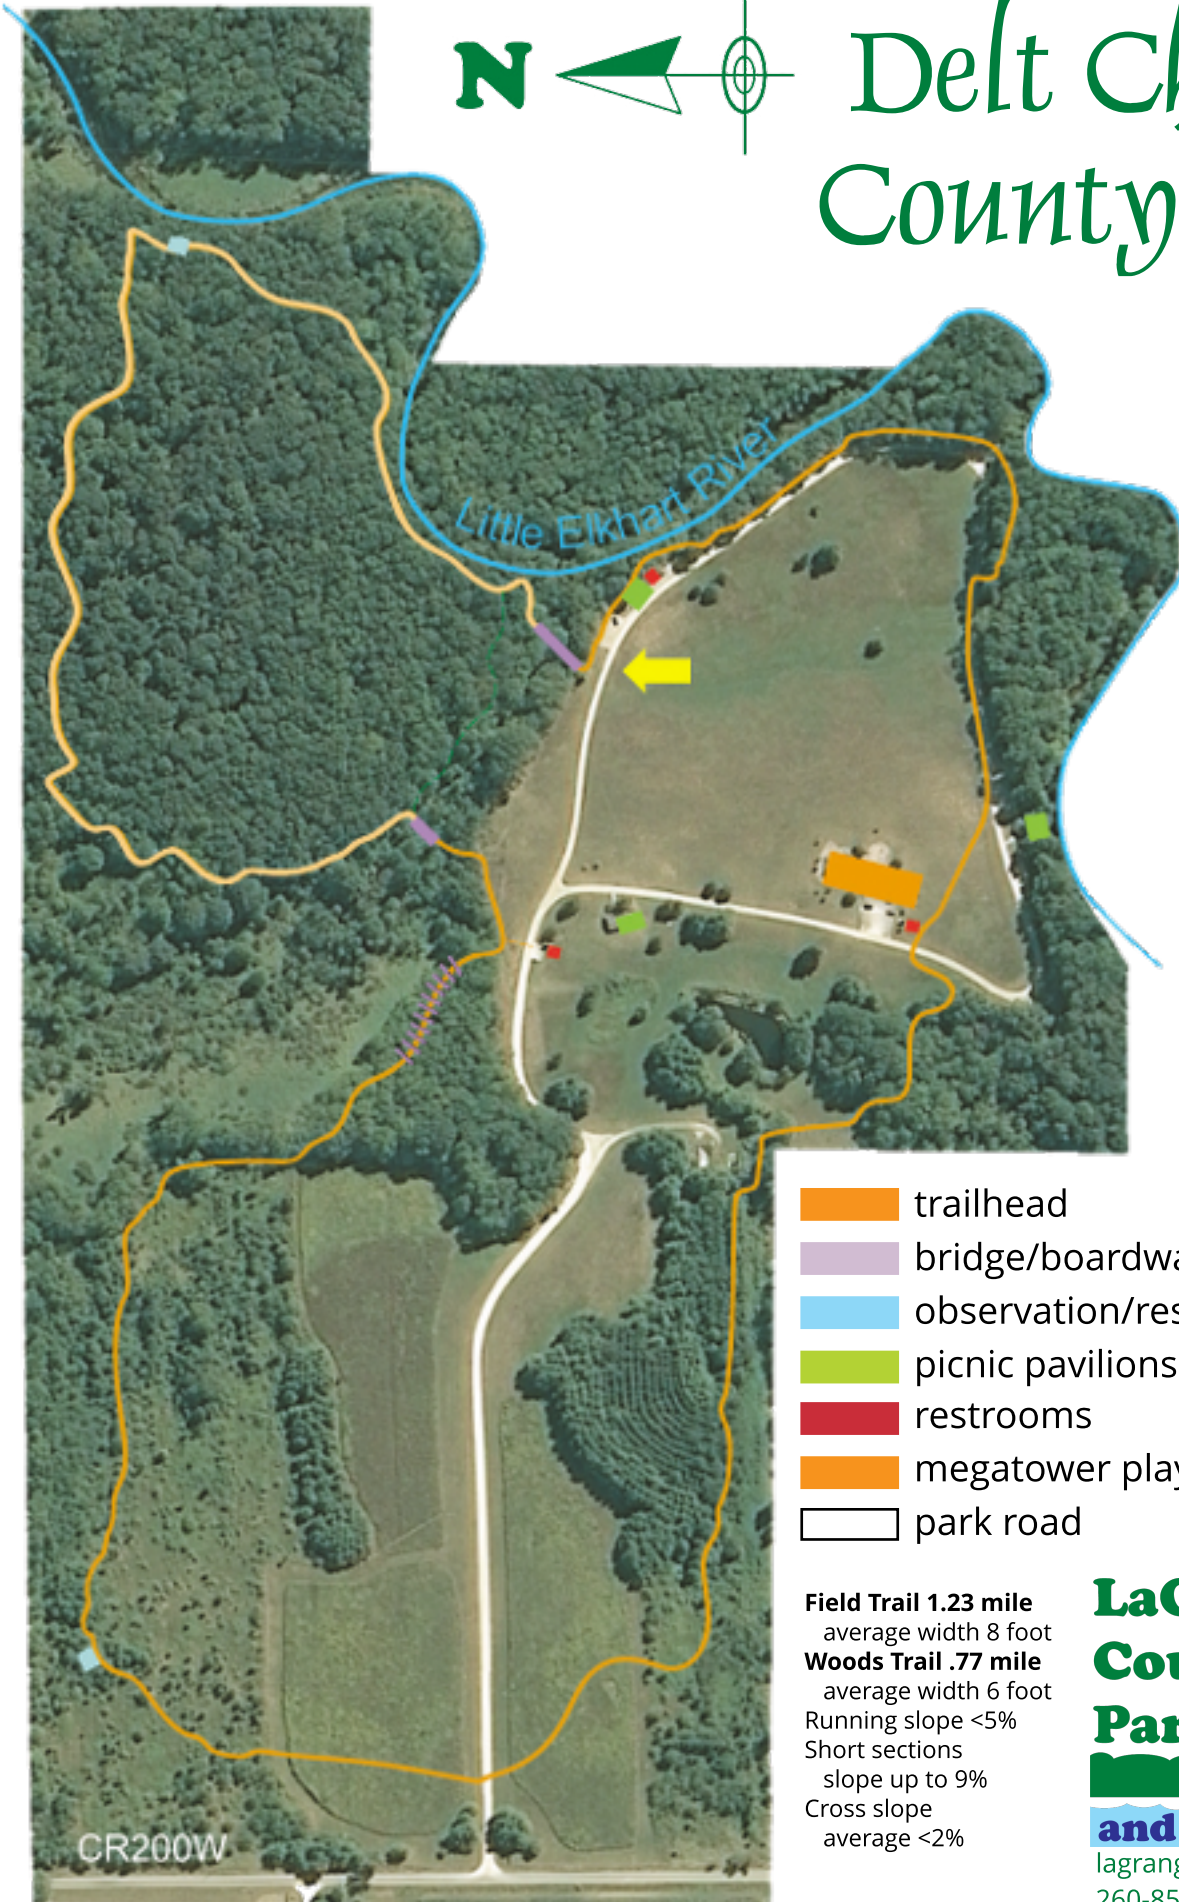

Delt Church County Park Trail

-  trailhead
-  bridge/boardwalk
-  observation/rest station
-  picnic pavilions
-  restrooms
-  megatower playground
-  park road

Field Trail 1.23 mile
average width 8 foot
Woods Trail .77 mile
average width 6 foot
Running slope <5%
Short sections
slope up to 9%
Cross slope
average <2%